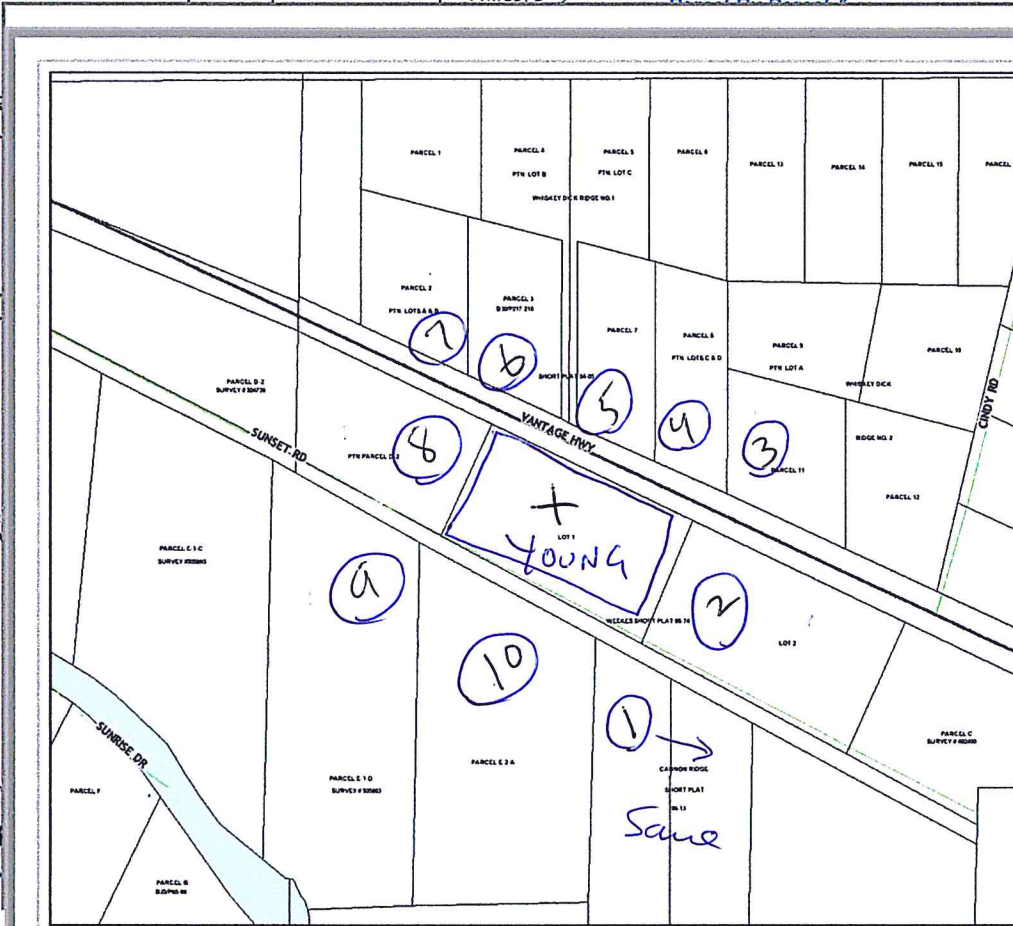

Name	parcel	Address
1. Don Spens - parcel P.O. Box 858 Kittitas WA 98932	11785 - 11786	21500 Sunset Road
2. Kurt Newman 18200 Vantage Hwy Elleensburg WA 98926	952673	Vantage Hwy
3. Ron + Edna Slater 1531 Masterson Rd Cle Elum WA	OWN 47337 48337 20814 20815 54337	Vantage Hwy lots # 3, 4, 5, 6, 7
8. Eugene Lamourex 319 Gangi Rd Wapato WA 98951	168136	17780 Vantage Hwy
9. Mike Foreman 2451 Nummer 81 Road Elleensburg WA 98926	432936	Sunset Road
10. Schalan Veldhuis 1518 River Canyon Terrace Elleensburg WA 98926	332936	Sunset Road

Kittitas County COMPAS

Default Aerial Photos (2001) Aerial Photos (2005) Critical Areas Major Districts **Mapping** Search

Parcel By Map #

PTN. LOT B

Close

COMPAS Mapping System

Legend

- anno.MapID
- anno.Hydrology
- anno.PlatInfo
- All Roads
 - Cle Elum
 - Ellensburg
 - Ketian
 - County
 - Private
 - Roslyn
 - S Cle Elum
 - State Parks
 - TDD
 - Forest Service
 - WSDOT
- Rights of Way
 - Road
 - Canal
 - Other
 - Parcels
 - Buffer Parcels

The current cursor mode is set to 'Zoom In'. Clicking on the map clicked. Dragging on the map will create a 'Zoom Window' which map.

Site Information

10 landowners w/in 500'